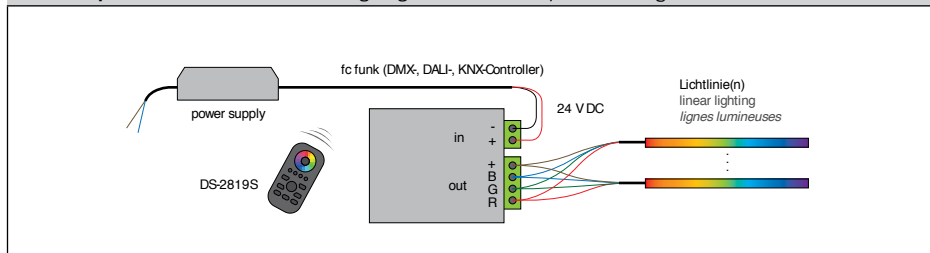

Anschlussplan RGB mit fc funk • RGB wiring diagram with fc funk • plan de câblage RGB avec fc funk